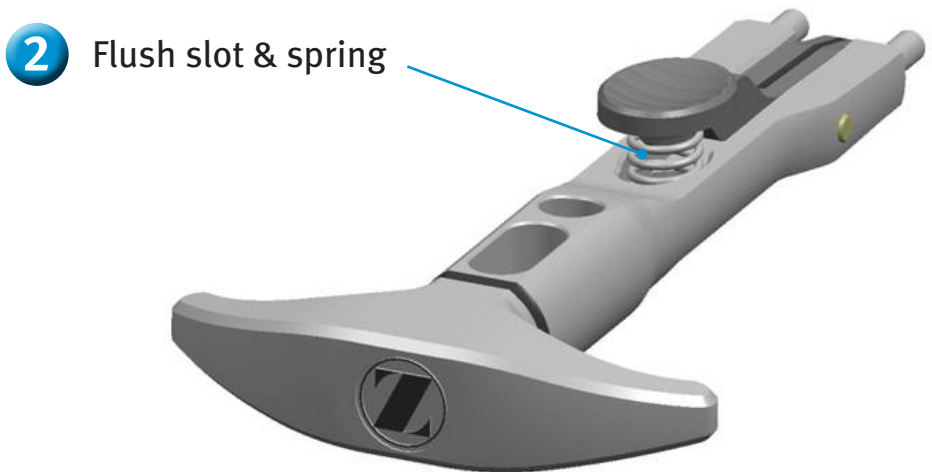

Persona™ Tibial Sizing Plate Handle 42-5399-017-00

Cleaning Instructions

97-5026-070-00 1111-K04 Printed in USA ©2012 Zimmer, Inc.