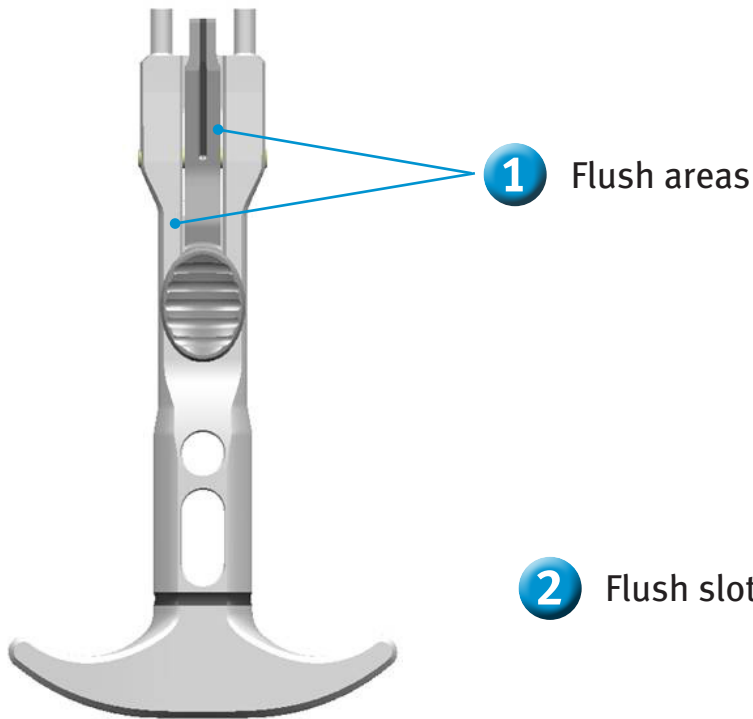

Persona™ Tibial Sizing Plate Handle 42-5399-017-00

Cleaning Instructions

97-5026-070-00 1111-K04 Printed in USA ©2012 Zimmer, Inc.