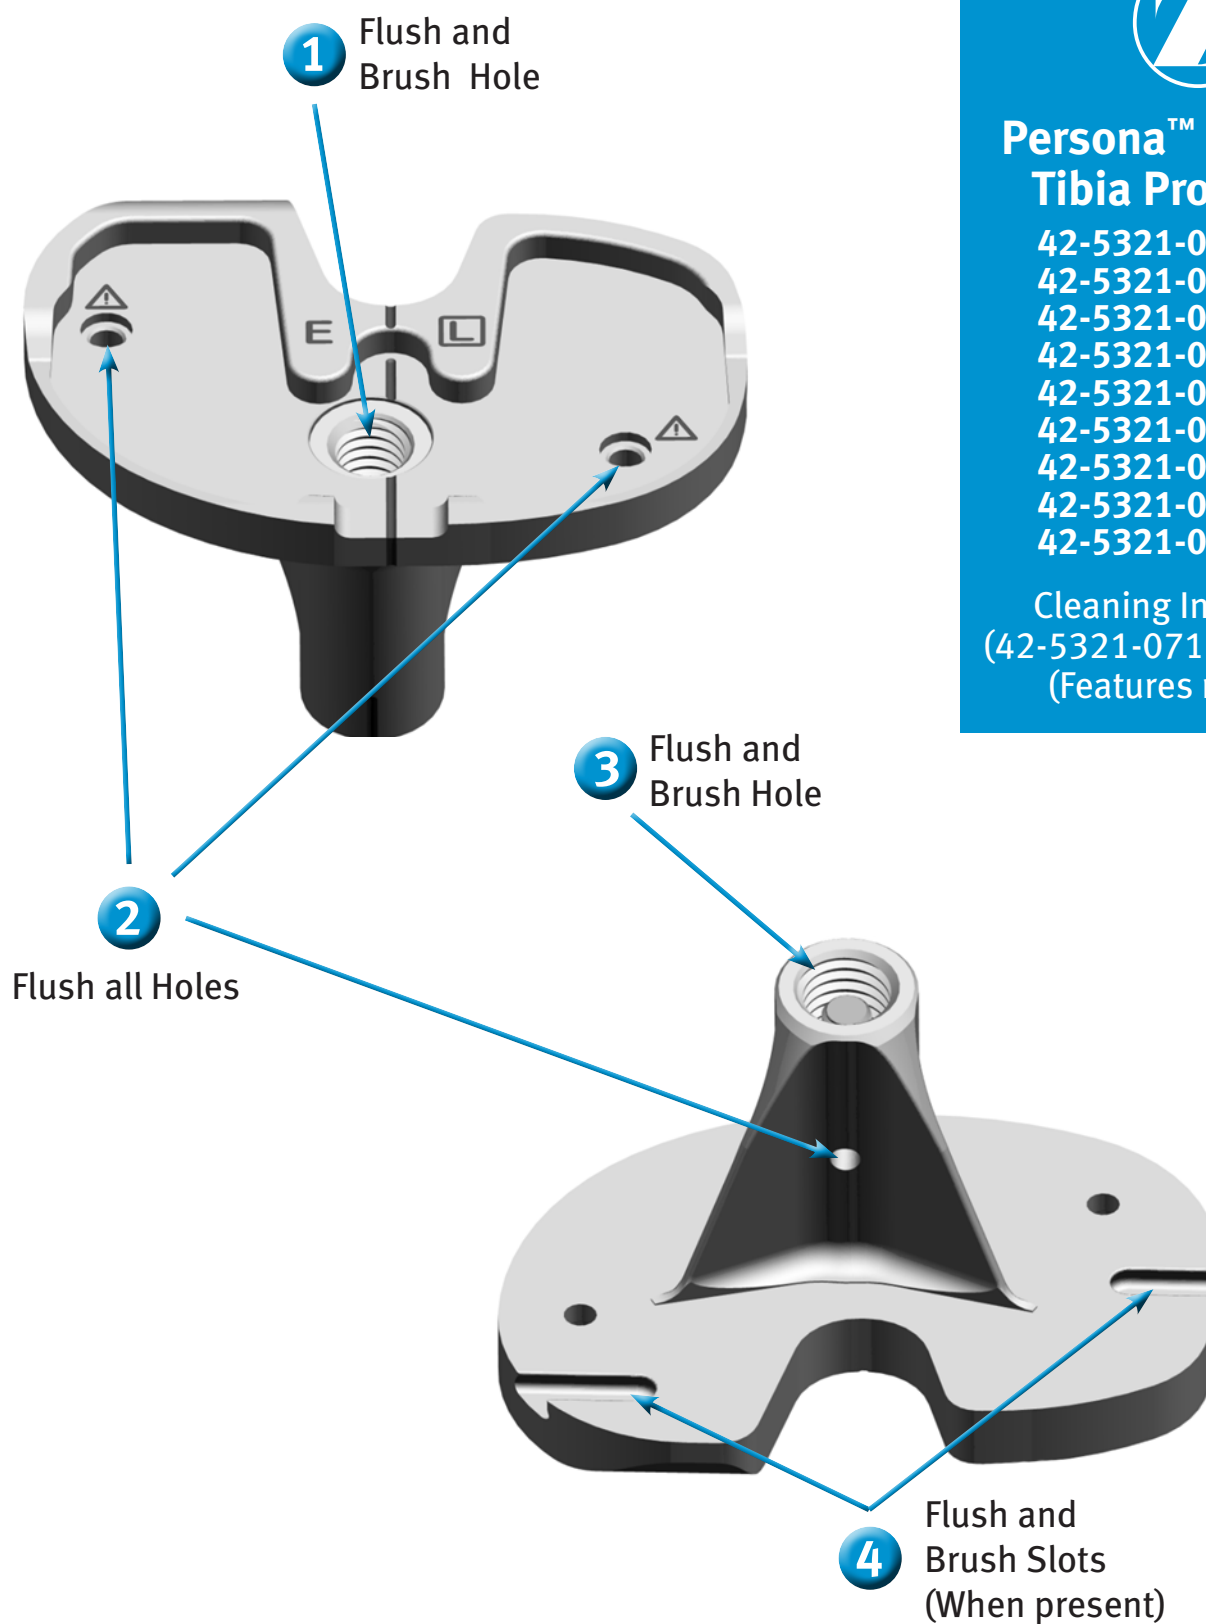

Persona™ Stemmed Tibia Provisional

42-5321-058-01_02
42-5321-061-01_02
42-5321-064-01_02
42-5321-067-01_02
42-5321-071-01_02
42-5321-075-01_02
42-5321-079-01_02
42-5321-083-01_02
42-5321-088-01_02

Cleaning Instructions
(42-5321-071-01 is shown)
(Features may vary)

97-5026-018-00 MC0000101099/00 Printed in USA ©2013 Zimmer, Inc.