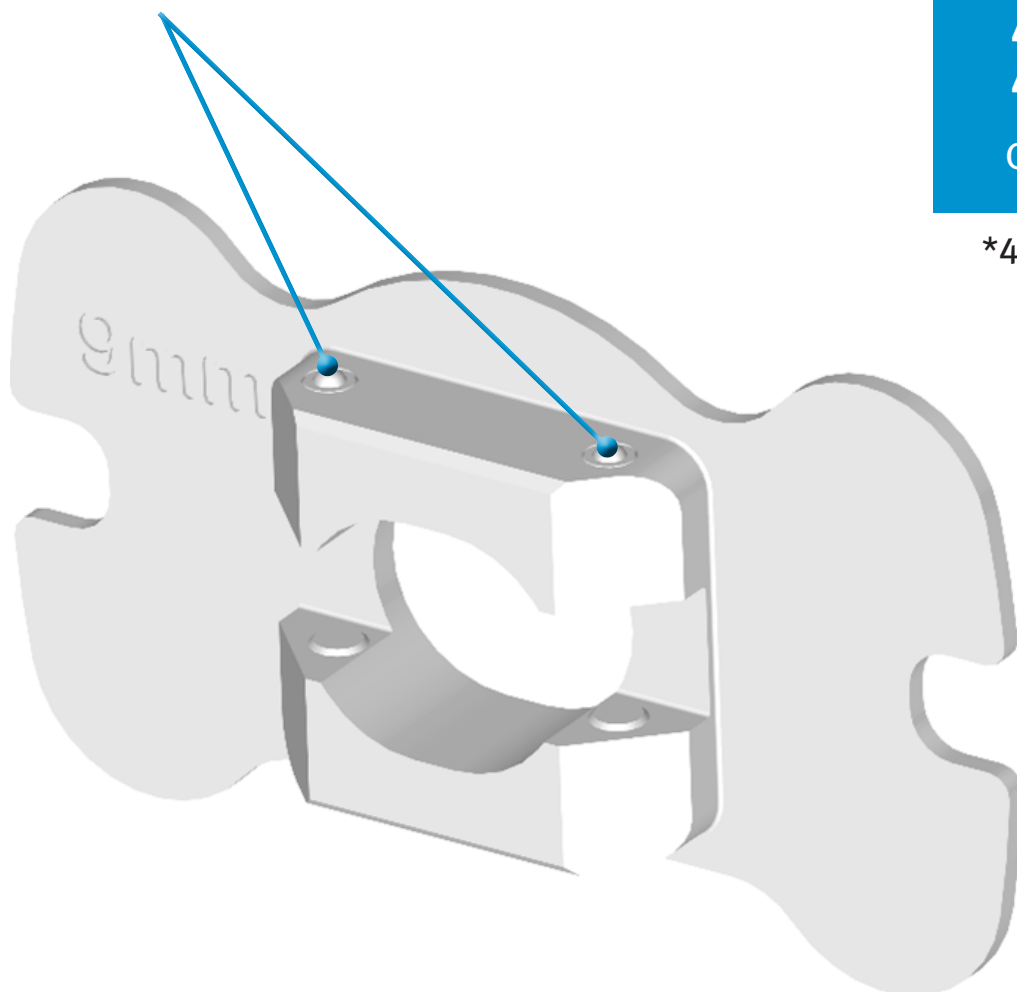

Persona™ Resection Plates

42-5099-015-01

42-5099-015-02

42-5099-015-03

42-5099-015-04

42-5099-015-05

42-5099-015-06

42-5099-015-07

42-5099-015-08

42-5099-015-09

Cleaning Instructions

1 Flush 4 Ball Plungers

*42-5099-015-09 Shown