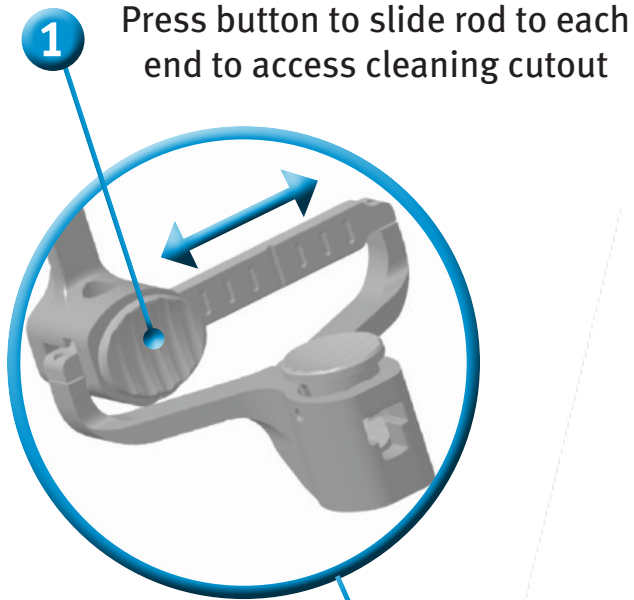

Persona™
EM Distal Rod
42-5399-002-00

Cleaning Instructions

Depress button and flush and brush threads

Flush through top hole

Flush and brush threads