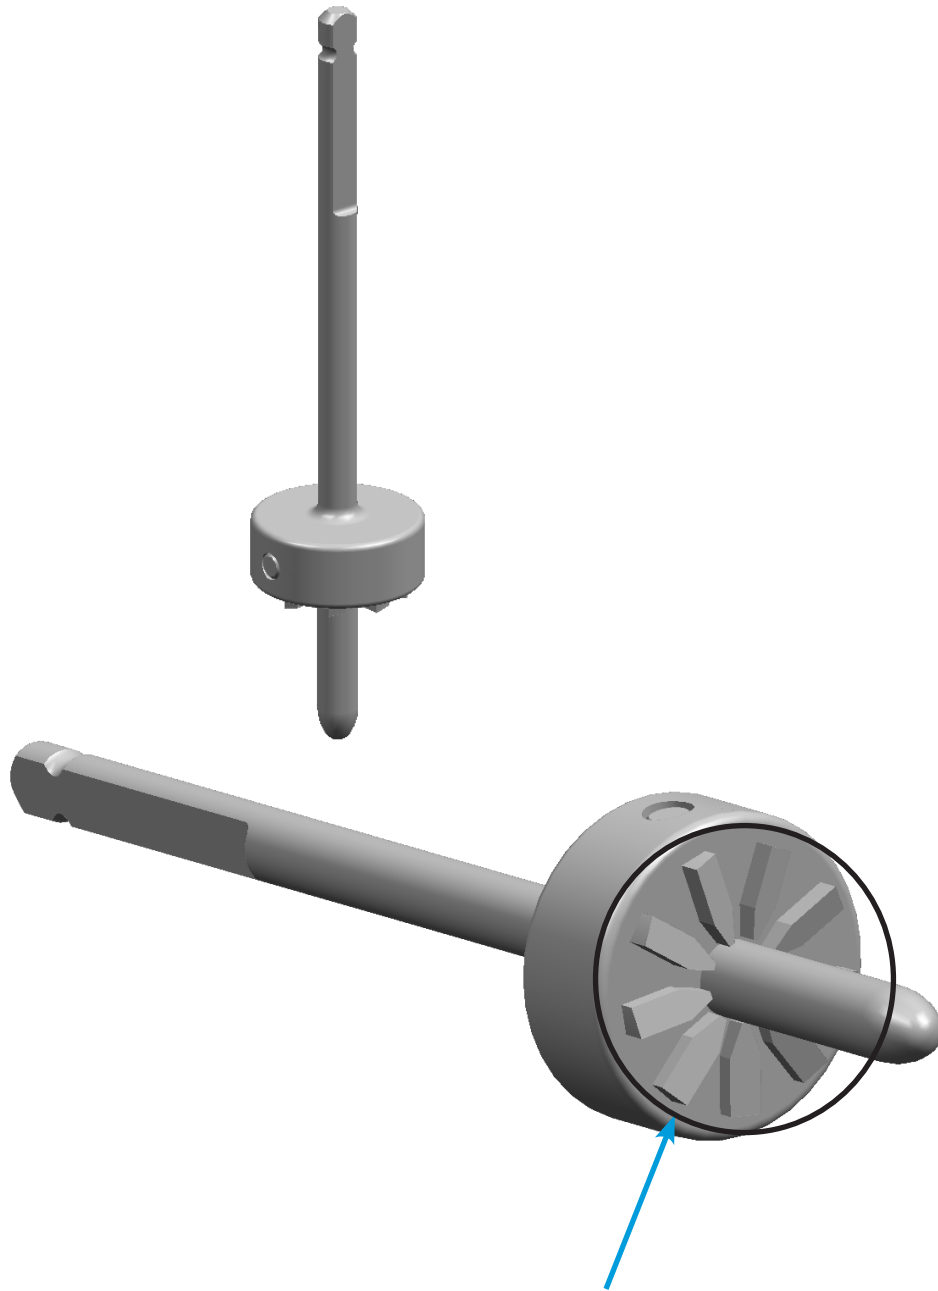

Cleaning Instructions
Zimmer® L2L™ Radial Head System

Radial Neck Planer
00-8701-031-00
00-8701-031-01

Brush Cutting Teeth All Around