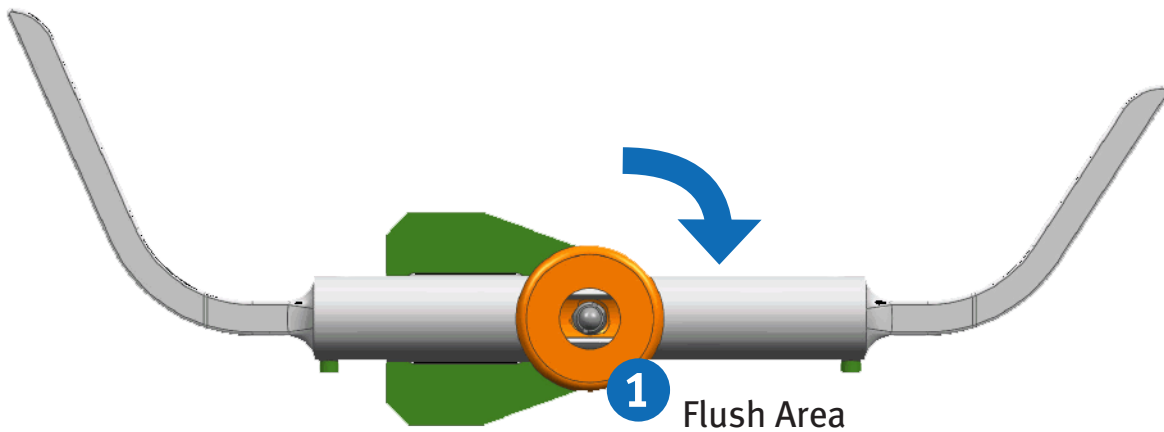

Tibial Stylus 2/10mm 00-5901-082-00

Cleaning Instructions

Rotate and center stylus arm **1** to access flushable area.
Flush area shown.

97-0000-401-00 1003-K20 Printed in USA ©2010 Zimmer, Inc.