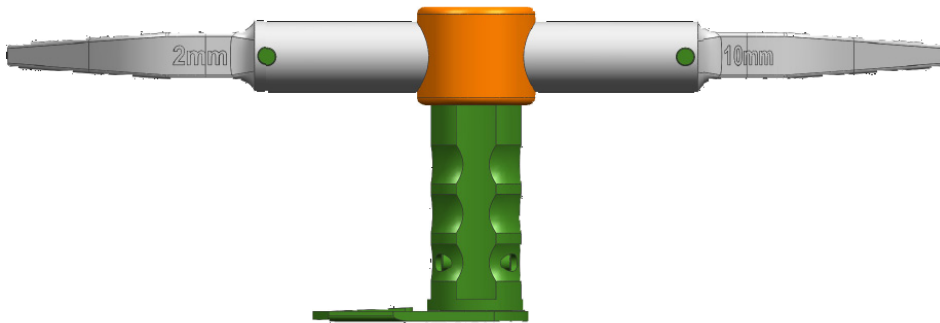

Tibial Stylus 2/10mm 00-5901-082-00

Cleaning Instructions

Rotate and center stylus arm **1** to access flushable area.
Flush area shown.

97-0000-401-00 1003-K20 Printed in USA ©2010 Zimmer, Inc.