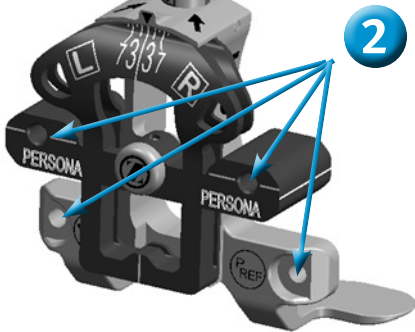

Persona™ Posterior Referencing Sizer 42-5099-040-00

Cleaning Instructions

1 Flush and Brush

2 Flush Through Holes

3 Flush and Brush

4 Flush Thru Spring

5 Flush Thru

97-5026-019-00 MC101540 Printed in USA ©2013 Zimmer, Inc.