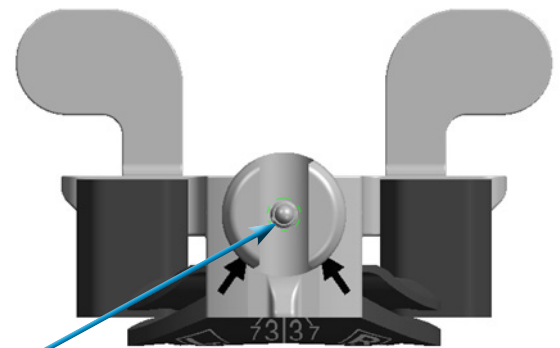

Persona™ Posterior Referencing Sizer 42-5099-040-00

Cleaning Instructions

1 Flush and Brush

2 Flush Through Holes

3 Flush and Brush

4 Flush Thru Spring

5 Flush Thru

97-5026-019-00 MC101540 Printed in USA ©2013 Zimmer, Inc.