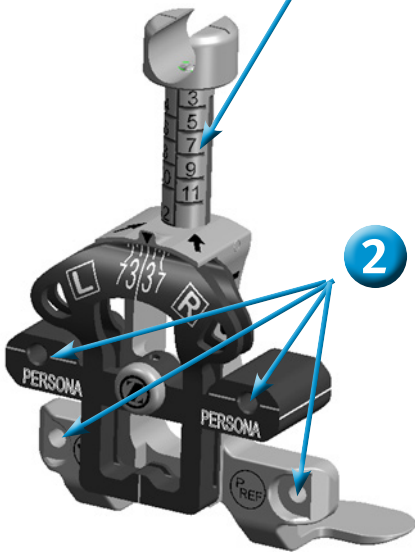

Persona™ Posterior Referencing Sizer 42-5099-040-00

Cleaning Instructions

1 Flush and Brush

2 Flush Through Holes

3 Flush and Brush

4 Flush Thru Spring

5 Flush Thru

97-5026-019-00 MC101540 Printed in USA ©2013 Zimmer, Inc.