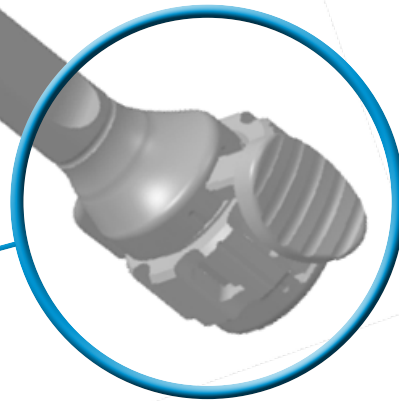

**Persona™
EM Proximal Tube
42-5399-001-00**

Cleaning Instructions

Flush and brush spring
cavity (on both sides)

1

Flush and brush dial
cavities

2

97-5026-057-00 Printed in USA ©2012 Zimmer, Inc.

Flush and brush
dial cavities