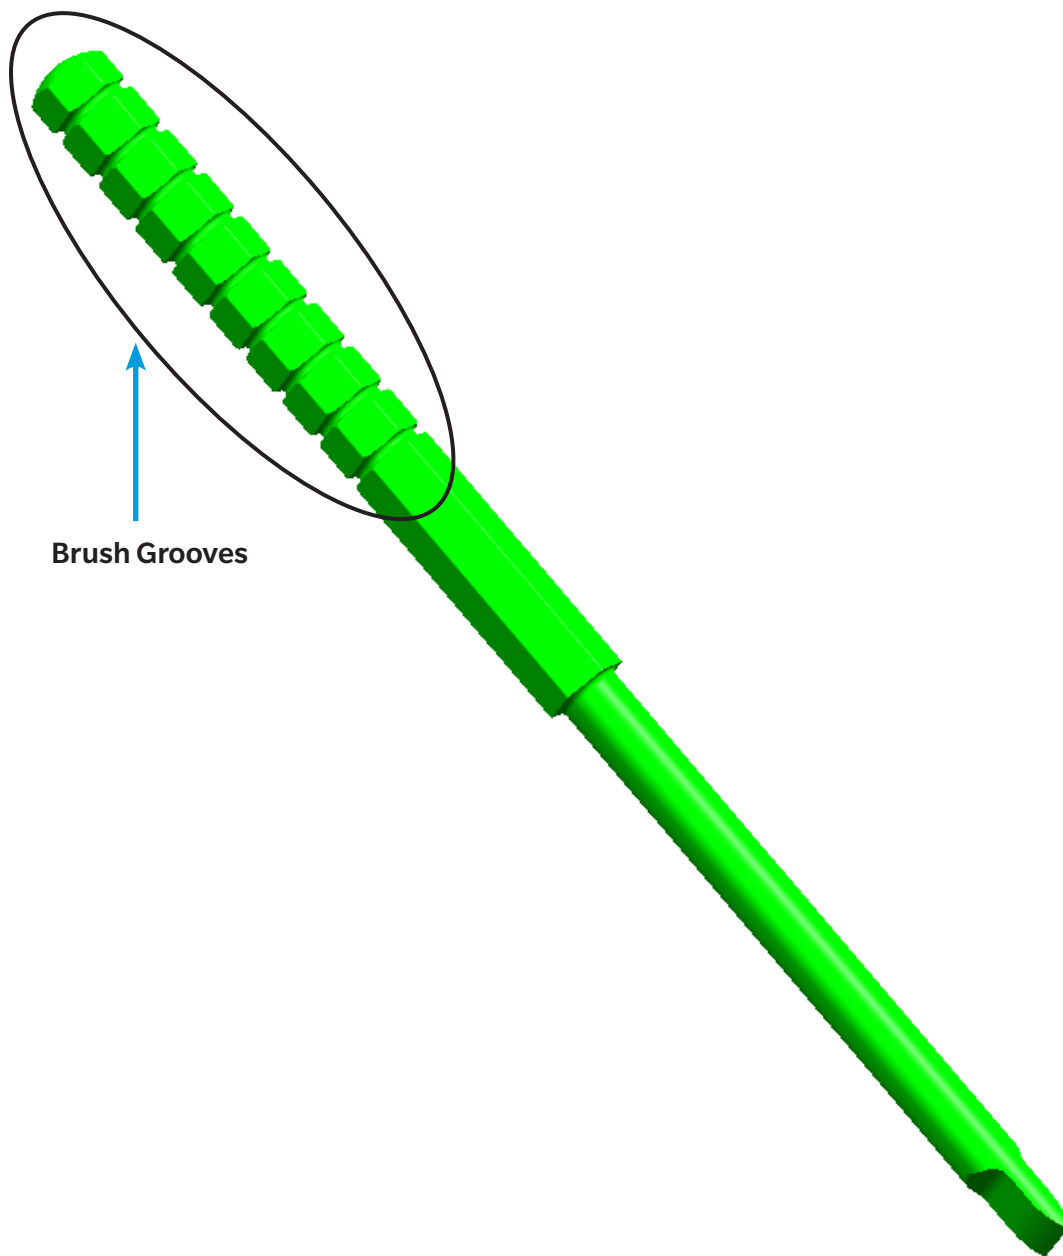

Cleaning Instructions
Zimmer® Nexel® Total Elbow

Articulation Extractor

00-8401-092-00

Brush Grooves