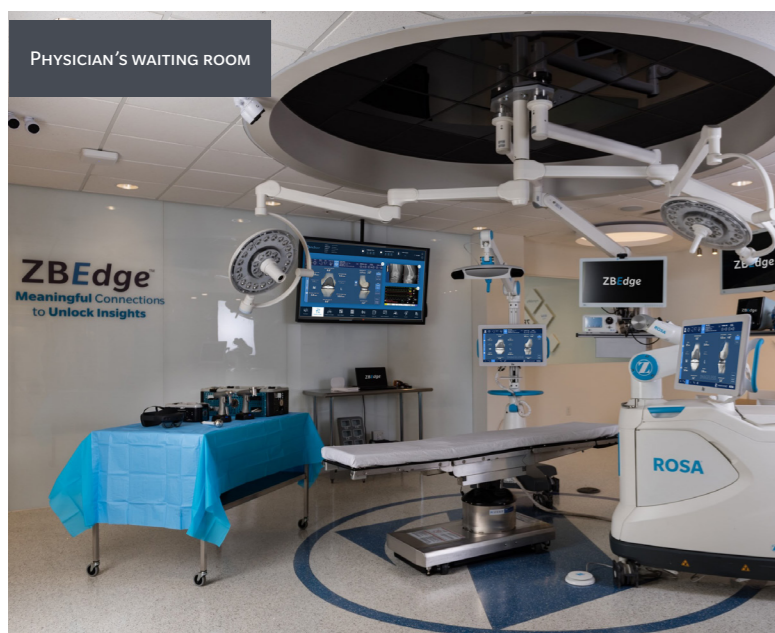

## Learning Experience

Get hands-on experience with the latest **ZBEdge Technology** as you move through each room.

### INTRA-OPERATIVE – OR SUITE FEATURING:

- **ROSA**® Robotics
- **OptiVu** Mixed Reality Instrument Assembly, co-presence and ROSA integration
- **HipInsights**™ – mixed reality-guided hip navigation
- **Omni**™ Suite – Zimmer Biomet’s Intelligent Operating Room
- **X-Series Power System**, the **IntelliCart**® System for fluid waste management, and next generation surgical helmet systems
- **Tricera**™ System and **ZEOS** for minimally-invasive Sports Medicine procedures
- **Zimmer Biomet’s** comprehensive implant portfolios, including **Persona**® IQ® intra-operative workflow

## The Future of Orthopedics... NOW

Broadview Heights is the headquarters for Zimmer Biomet’s Surgical & Restorative Therapies business and home to our first ZBEdge™ Experience Learning Center.

Immerse yourself in cutting edge digital and robotic technologies and experience the data-enabled patient journey through the eyes of the care provider. The center explores the pre-, intra-, and post-operative environments powered by ZBEdge.

Zimmer Biomet’s presence in northeast Ohio goes back decades. As a complement to our manufacturing facility in Dover, we opened the Broadview Heights office in 2019 to house marketing and engineering for our Surgical and Restorative Therapies business, and as a robotic center of excellence. The office is conveniently located 20 minutes from both Cleveland Hopkins International Airport and Cleveland Clinic’s main campus.