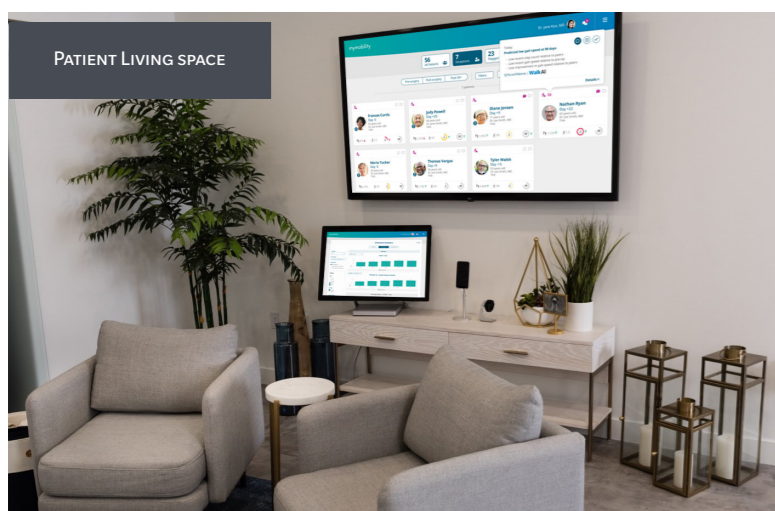

## Learning Experience

Get hands-on experience with the latest **ZBEdge Technology** as you move through each room.

### PRE-OPERATIVE – PHYSICIAN’S WAITING ROOM & OFFICE FEATURING:

- Patient education materials to inform pre-operative conversations
- **mymobility**® care management platform featuring EMR integration
- **Persona**® IQ®, the world’s first smart knee pre-operative setup
- Advanced Planning software, including **X-Atlas**® 2D to 3D Technology, **Signature**™ ONE Planner and **ONE Planner**™ Hip

### INTRA-OPERATIVE – OR SUITE FEATURING:

- **ROSA**® Robotics
- **OptiVu** Mixed Reality Instrument Assembly, co-presence and ROSA integration
- **HipInsights**™ – mixed reality-guided hip navigation
- **Omni**™ Suite – Zimmer Biomet’s Intelligent Operating Room
- **X-Series Power System**, the **IntelliCart**® System for fluid waste management, and next generation surgical helmet systems
- **Tricera**™ System and **ZEOS** for minimally-invasive Sports Medicine procedures
- **Zimmer Biomet’s** comprehensive implant portfolios, including **Persona**® IQ® intra-operative workflow